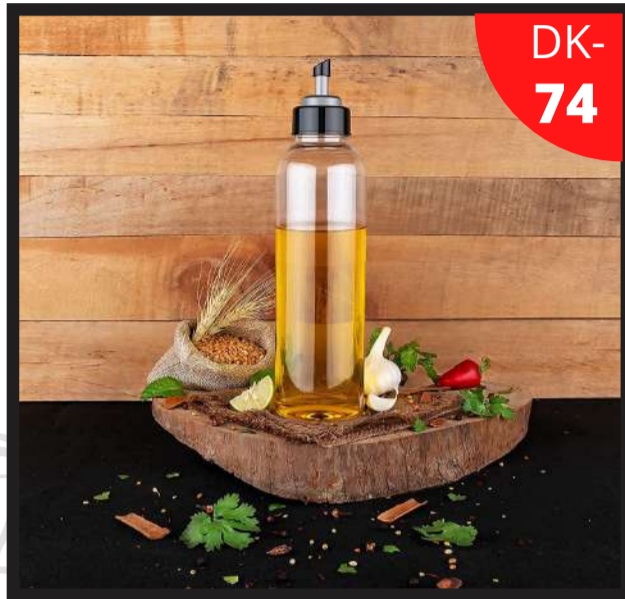

**HANGER
(5 LAYER)**

DK-72

**360 ROTATABLE
HOOKS**

KITCHENWARE PRODUCTS

DK-73

**OIL BOTTEL
(500ML)**

DK-74

**OIL BOTTEL
(1000ML)**